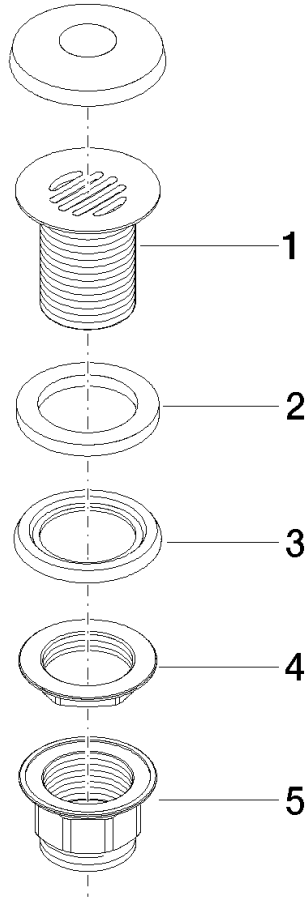

10 110 970

Fits: IMO, LULU, MADISON, MEM, TARA,  
CL.1, LISSÉ, VAIA, META, CYO

	Brushed Light Gold	10 110 970-27
	Chrome	10 110 970-00
	Brushed Platinum	10 110 970-06
	Platinum	10 110 970-08
	Durabrand (23kt Gold)	10 110 970-09
	Dark Chrome	10 110 970-19
	Light Gold	10 110 970-26
	Brushed Durabrand (23kt Gold)	10 110 970-28
	Matte Black	10 110 970-33
	Brushed Bronze	10 110 970-42
	Brushed Champagne (22kt Gold)	10 110 970-46
	Champagne (22kt Gold)	10 110 970-47
	Brushed Chrome	10 110 970-93
	Brushed Dark Platinum	10 110 970-99

## Grated waste 1 1/4" - Brushed Light Gold

---

IMO

10 110 970

Only suitable for sinks without an overflow.

10 110 970

10 110 970

Parts for other finishes can be found here: [Chrome](#)

Spare parts list

No.	Item Number	Name	Quantity used	Delivery time
1	09 11 01 025-27	cup	1	60
2	09 14 05 039 90	seal	1	2
3	09 14 03 025 90	seal	1	2
4	09 23 10 017 90	nut	1	2
5	09 23 10 020-27	nut	1	60