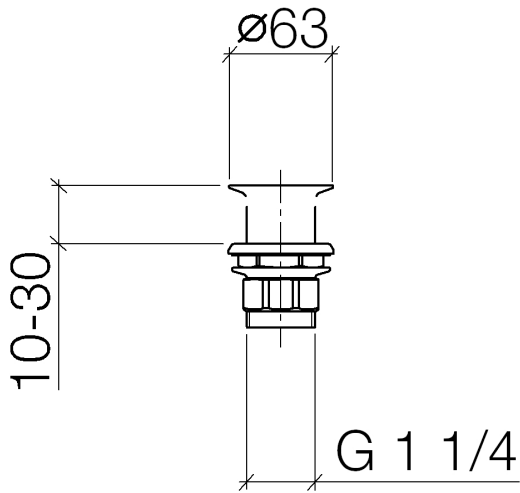

10 110 970

Fits: IMO, LULU, MADISON, MEM, TARA,  
CL.1, LISSÉ, VAIA, META, CYO

	Brushed Light Gold	10 110 970-27
	Chrome	10 110 970-00
	Brushed Platinum	10 110 970-06
	Platinum	10 110 970-08
	Durabrand (23kt Gold)	10 110 970-09
	Dark Chrome	10 110 970-19
	Light Gold	10 110 970-26
	Brushed Durabrand (23kt Gold)	10 110 970-28
	Matte Black	10 110 970-33
	Brushed Bronze	10 110 970-42
	Brushed Champagne (22kt Gold)	10 110 970-46
	Champagne (22kt Gold)	10 110 970-47
	Brushed Chrome	10 110 970-93
	Brushed Dark Platinum	10 110 970-99

## Grated waste 1 1/4" - Brushed Light Gold

---

IMO

10 110 970

Only suitable for sinks without an overflow.

10 110 970

10 110 970

Parts for other finishes can be found here: [Chrome](#)

Spare parts list

No.	Item Number	Name	Quantity used	Delivery time
1	09 11 01 025-27	cup	1	60
2	09 14 05 039 90	seal	1	2
3	09 14 03 025 90	seal	1	2
4	09 23 10 017 90	nut	1	2
5	09 23 10 020-27	nut	1	60